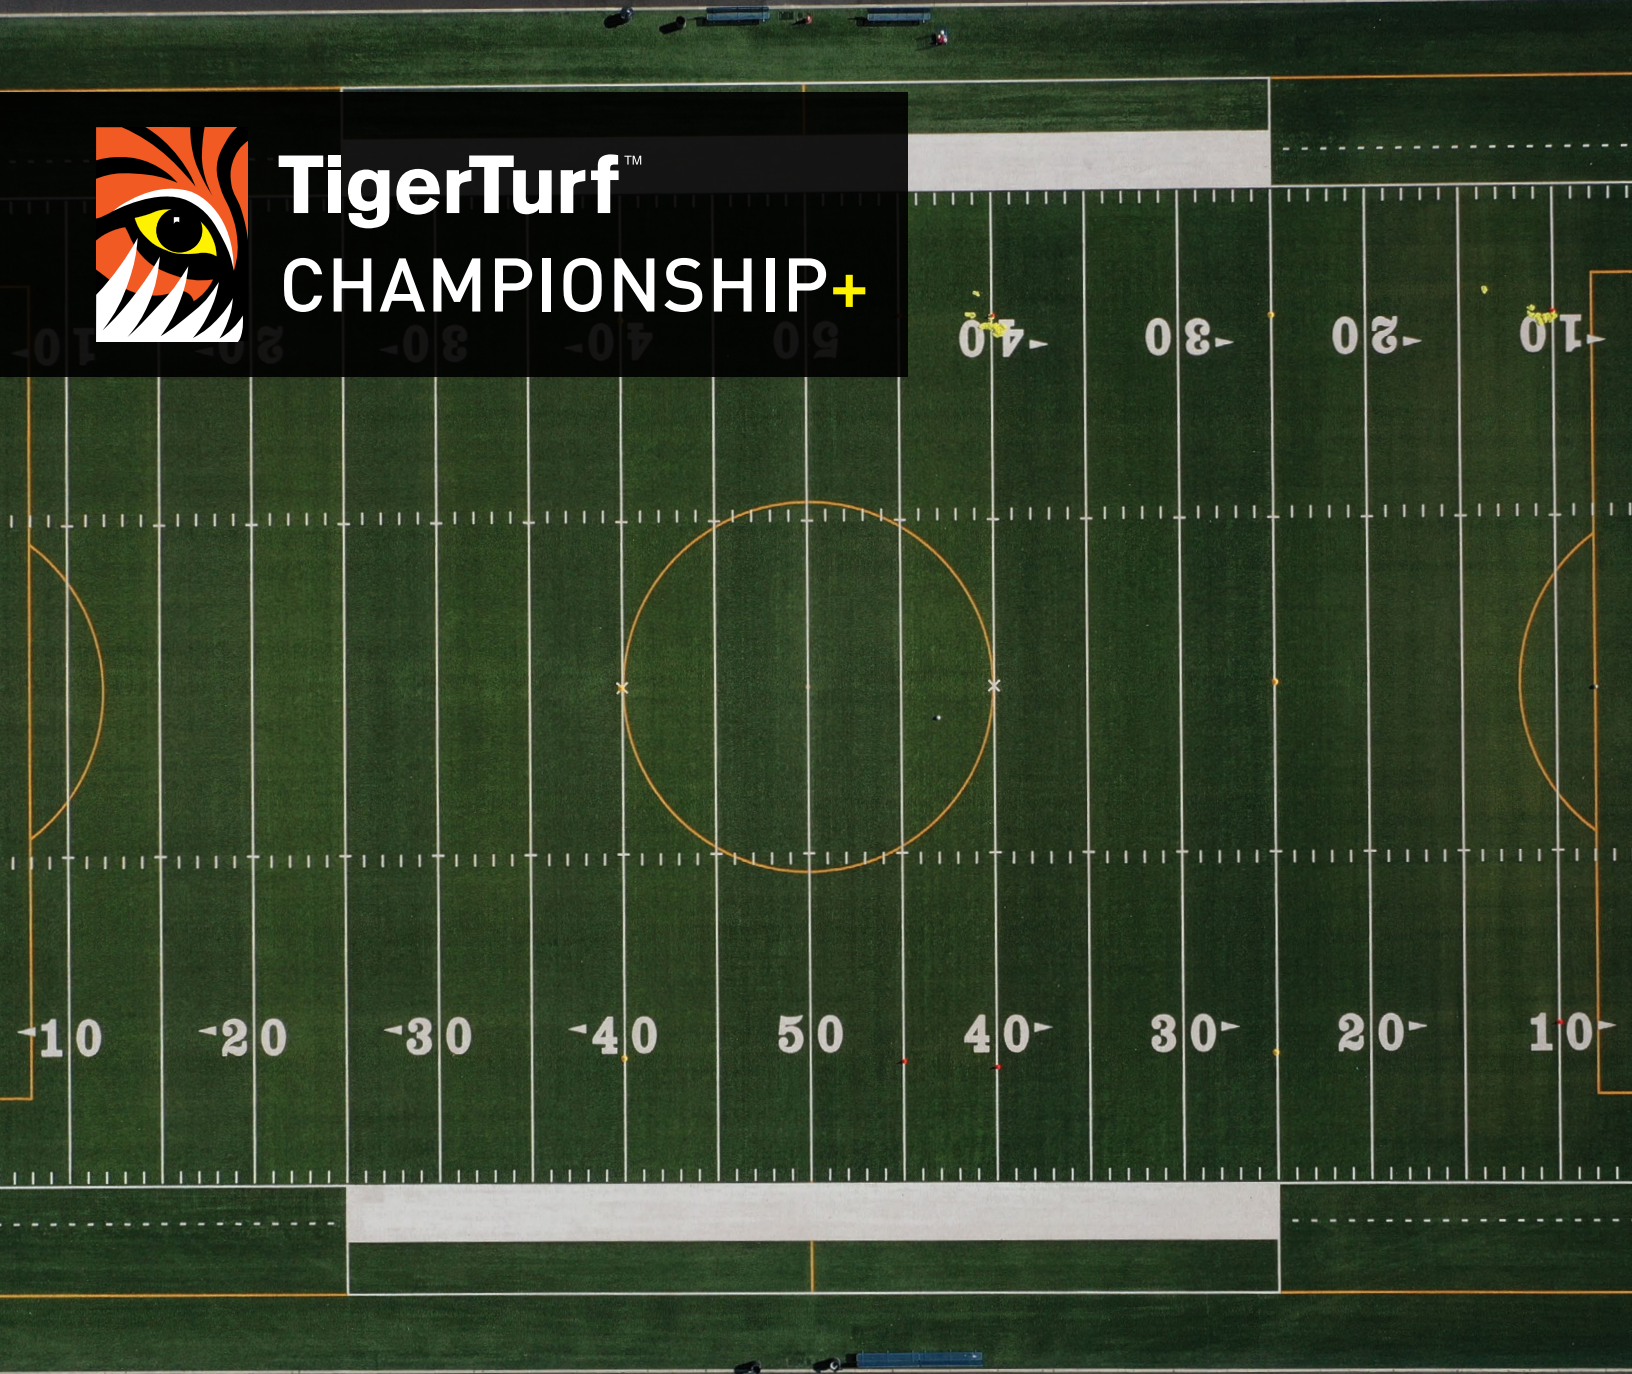

TigerTurf™ CHAMPIONSHIP+

Combining durable XPS slit film and playable Diamond monofilament fibers with thatch at the base, players get a heavier, more consistent playing surface.

The texturized monofilament thatch helps to reduce infill splash, decrease infill migration and provide additional shock absorption. Teams will enjoy a field that not only looks great, but feels and plays great, as well.

TURF

PILE CONTENT

BLEND OF MONOFILAMENT AND SLIT FILM FIBERS WITH TEXTURIZED MONOFILAMENT

TenCate U.V. resistant XWRD, monofilament and TenCate U.V. resistant XPS Plus slit film combined with TenCate TXT monofilament root zone

PRIMARY BACKING

7.5 oz/yd²; TenCate K29 Backing (Double Layer Thiobac, black, U.V. stabilized; Layer 1: 100% PP, Layer 2: PET/PP blend)

SECONDARY BACKING

20 oz/yd² Polyurethane coating with drainage holes